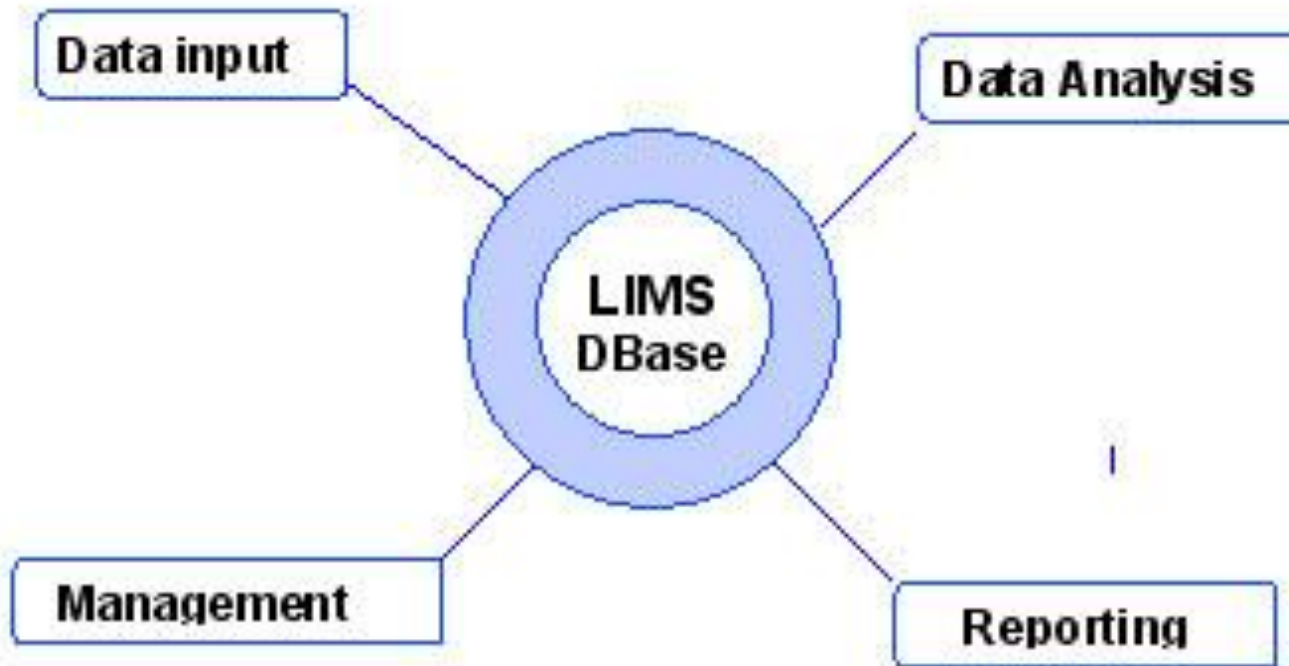

LIMS experience with Feed & Fertilizer